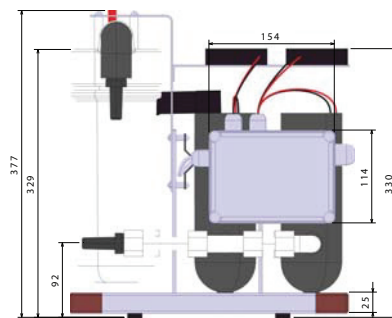

Feed pumps

30 - 35 lit/h pump

Special 30 - 35 lit/h pump (with external filter)

60 lit/h pump

Special 60 lit/h pump (with external filter)