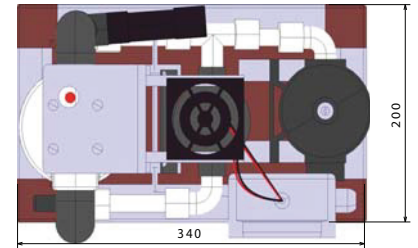

Feed pumps

30 - 35 lit/h pump

Special 30 - 35 lit/h pump (with external filter)

60 lit/h pump

Special 60 lit/h pump (with external filter)