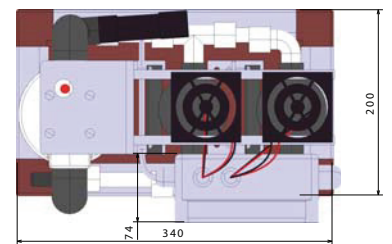

Feed pumps

30 - 35 lit/h pump

Special 30 - 35 lit/h pump (with external filter)

60 lit/h pump

Special 60 lit/h pump (with external filter)