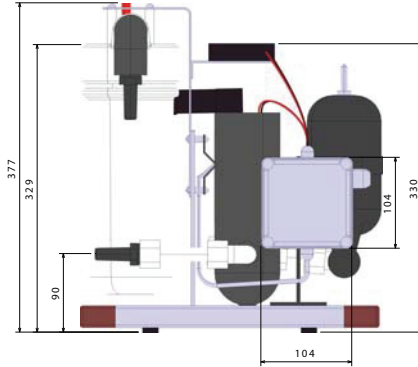

Feed pumps

30 - 35 lit/h pump

Special 30 - 35 lit/h pump (with external filter)

60 lit/h pump

Special 60 lit/h pump (with external filter)