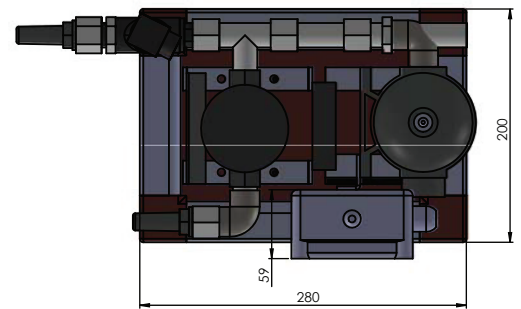

Feed pumps

30 - 35 lit/h pump

Special 30 - 35 lit/h pump (with external filter)

60 lit/h pump

Special 60 lit/h pump (with external filter)