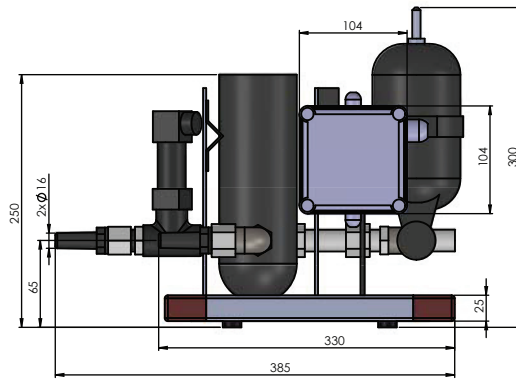

Feed pumps

30 - 35 lit/h pump

Special 30 - 35 lit/h pump (with external filter)

60 lit/h pump

Special 60 lit/h pump (with external filter)